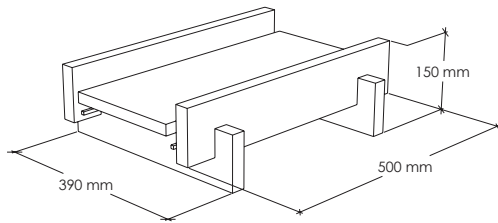

EasyTray

Year: 2023
Material: ash
Coating type: matte water-based varnish
Size: 500x390x150 mm
Package size: 545x125x265 mm
Nett Weight: 4 kg
Gross Weight: 4,9 kg
Packaging material: cardboard, jute burlap
Article: ES_ETr1