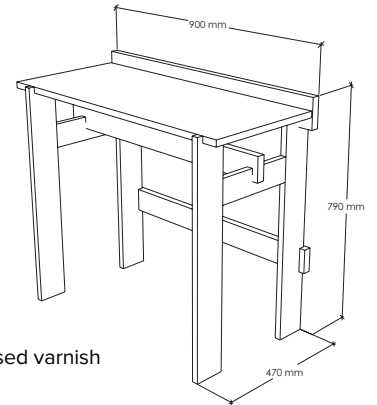

EasyDesk

Year: 2023
Material: ash
Coating type: matte water-based varnish
Size: 900x470x790 mm
Package size: 945x175x515 mm
Nett Weight: 12,85 kg
Gross Weight: 14,6 kg
Packaging material: cardboard, jute burlap
Article: ES_ED1