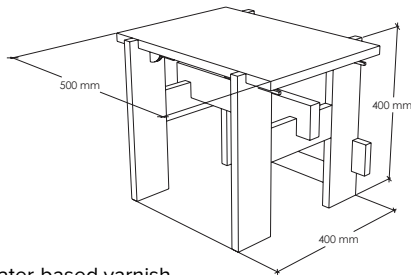

EasyTable

Year: 2023
Material: ash
Coating type: matte water-based varnish
Size: 500x400x400 mm
Package size: 545x155x465 mm
Nett Weight: 6 kg
Gross Weight: 7,35 kg
Packaging material: cardboard, jute burlap
Article: ES_ETb1