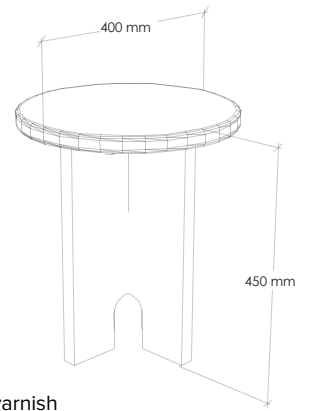

EasySeat

Year: 2023
Material: ash
Coating type: matte water-based varnish
Size: 450x400 mm
Package size: 465x155x435 mm
Nett Weight: 6,25 kg
Gross Weight: 7,6 kg
Packaging material: cardboard, jute burlap
Article: ES_ES1