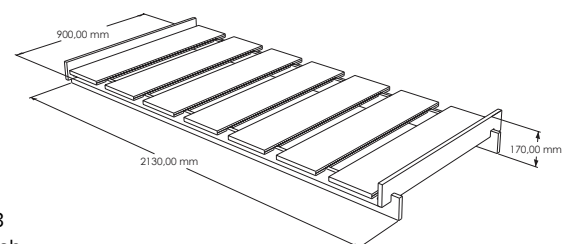

EasyBed

Year: 2023
Material: ash
Coating type: matte water-based varnish
Size: 2130x900x170 mm
Package size: 2275x195x205 mm, 965x265x385 mm
Nett Weight: 25,85 kg
Gross Weight: 28,8 kg
Packaging material: cardboard, jute burlap
Article: ES_EB1