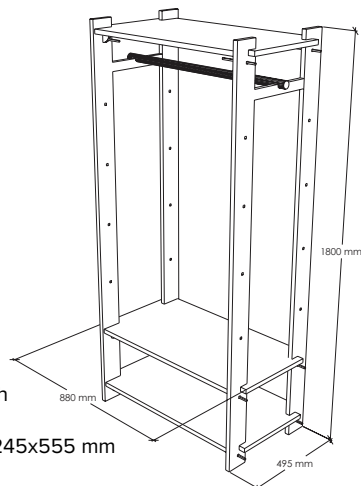

# EasySeat

Year: 2023  
Material: ash  
Coating type: matte water-based varnish  
Size: 450x400 mm  
Package size: 465x155x435 mm  
Nett Weight: 6,25 kg  
Gross Weight: 7,6 kg  
Packaging material: cardboard, jute burlap  
Article: ES\_ES1

# EasyTable

Year: 2023  
Material: ash  
Coating type: matte water-based varnish  
Size: 500x400x400 mm  
Package size: 545x155x465 mm  
Nett Weight: 6 kg  
Gross Weight: 7,35 kg  
Packaging material: cardboard, jute burlap  
Article: ES\_ETb1

# EasyDesk

Year: 2023  
Material: ash  
Coating type: matte water-based varnish  
Size: 900x470x790 mm  
Package size: 945x175x515 mm  
Nett Weight: 12,85 kg  
Gross Weight: 14,6 kg  
Packaging material: cardboard, jute burlap  
Article: ES\_ED1

# EasyHanger

Year: 2023  
Material: ash  
Coating type: matte water-based varnish  
Size: 880x495x1800 mm  
Package size: 1845x145x415 mm, 985x245x555 mm  
Nett Weight: 27,35 kg  
Gross Weight: 30,8 kg  
Packaging material: cardboard, jute burlap  
Article: ES\_EH1